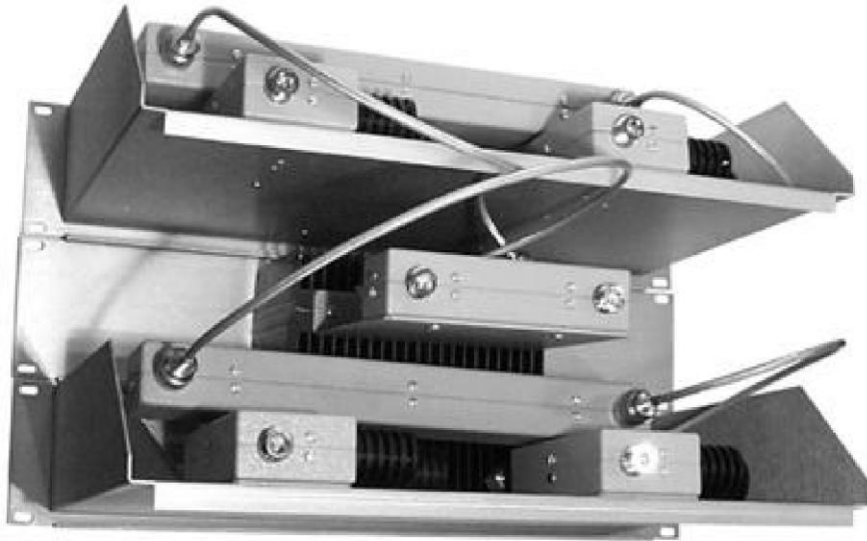

VHF HYBRID FERRITE TRANSMITTER CSG 31225-4HFTC

PARAMETERS	SPECIFICATIONS
Frequency Band	134 – 225 MHz
No. of Channels	4
Power Per Channel (Max.)	125 Watt
Insertion Loss	≤7.0 dB
Isolation Tx / Tx	≥100 dB
Isolation Ant / Tx	≥70 dB
Impedance	50 Ω
VSWR In / Out (Max.)	1.1:1 / 1.3: 1
Isolator	Dual
Connectors	N-Female
Temperature Range	-30 – + 60 °C
Dimension Approx. (H x W x D)	267 x 483 x 369mm
Weight Approx.	12.8 Kg

OPTIONAL: HYBRID FERRITE TRANSMITTER COMBINER IN OTHER CAPACITY
e.g 2, 3, CHANNELS ARE AVAILABLE